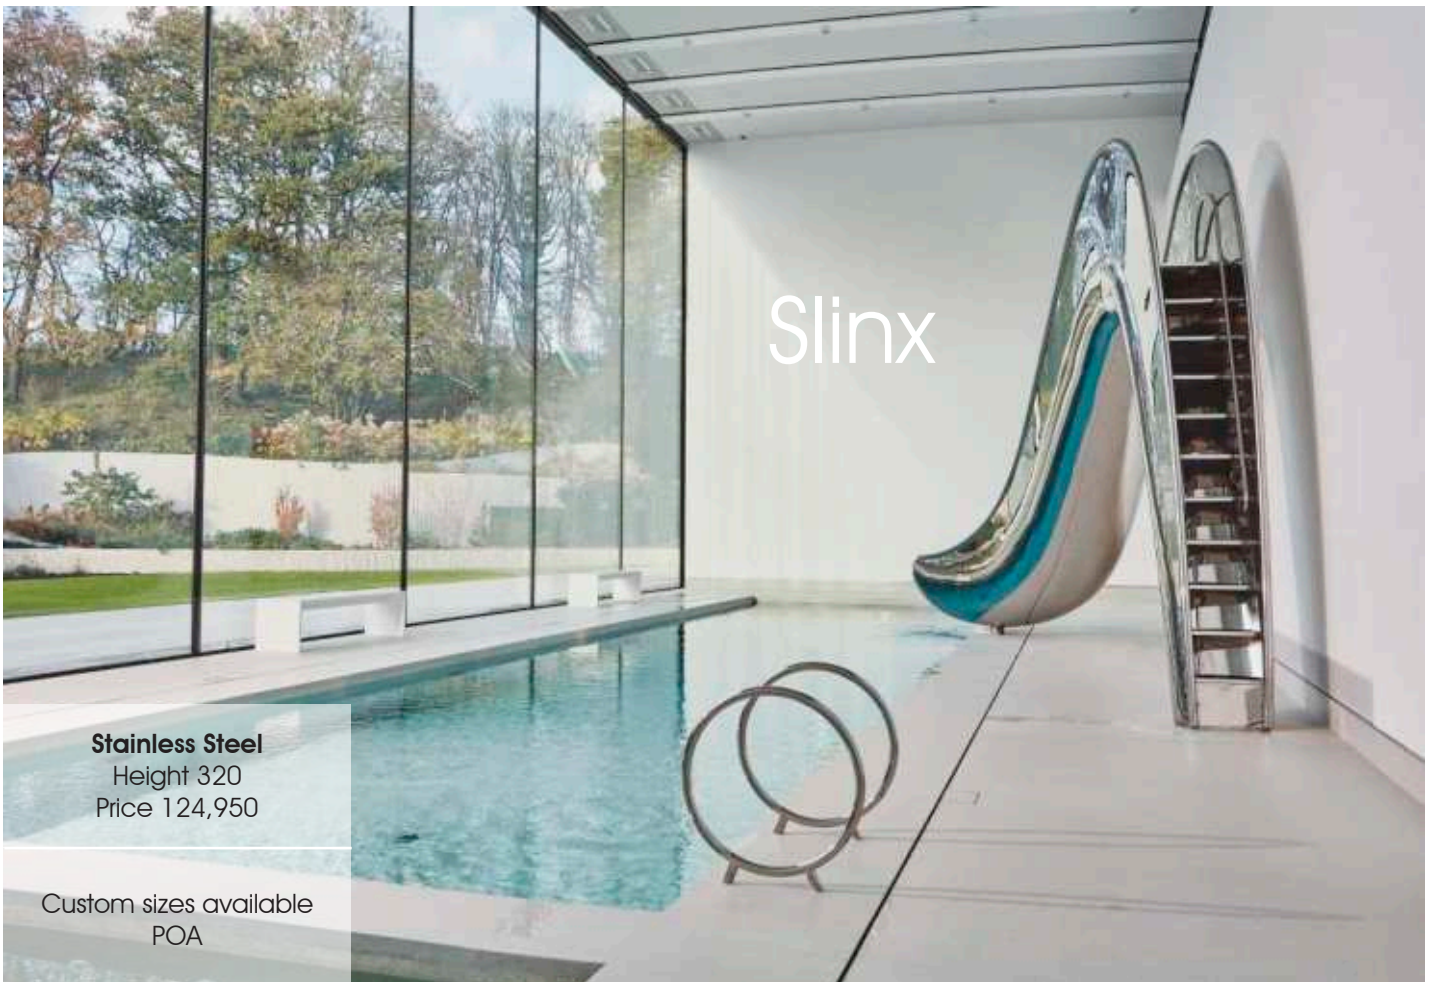

Stainless Steel
Height 320
Price 122,950

Bronzed Lustre
Height 320
Price 134,950

Custom sizes available
POA

Riven

Stainless Steel
Height 270
Price 122,950

Bronzed Lustre
Height 270
Price 130,950

Slinx

Stainless Steel
Height 320
Price 124,950