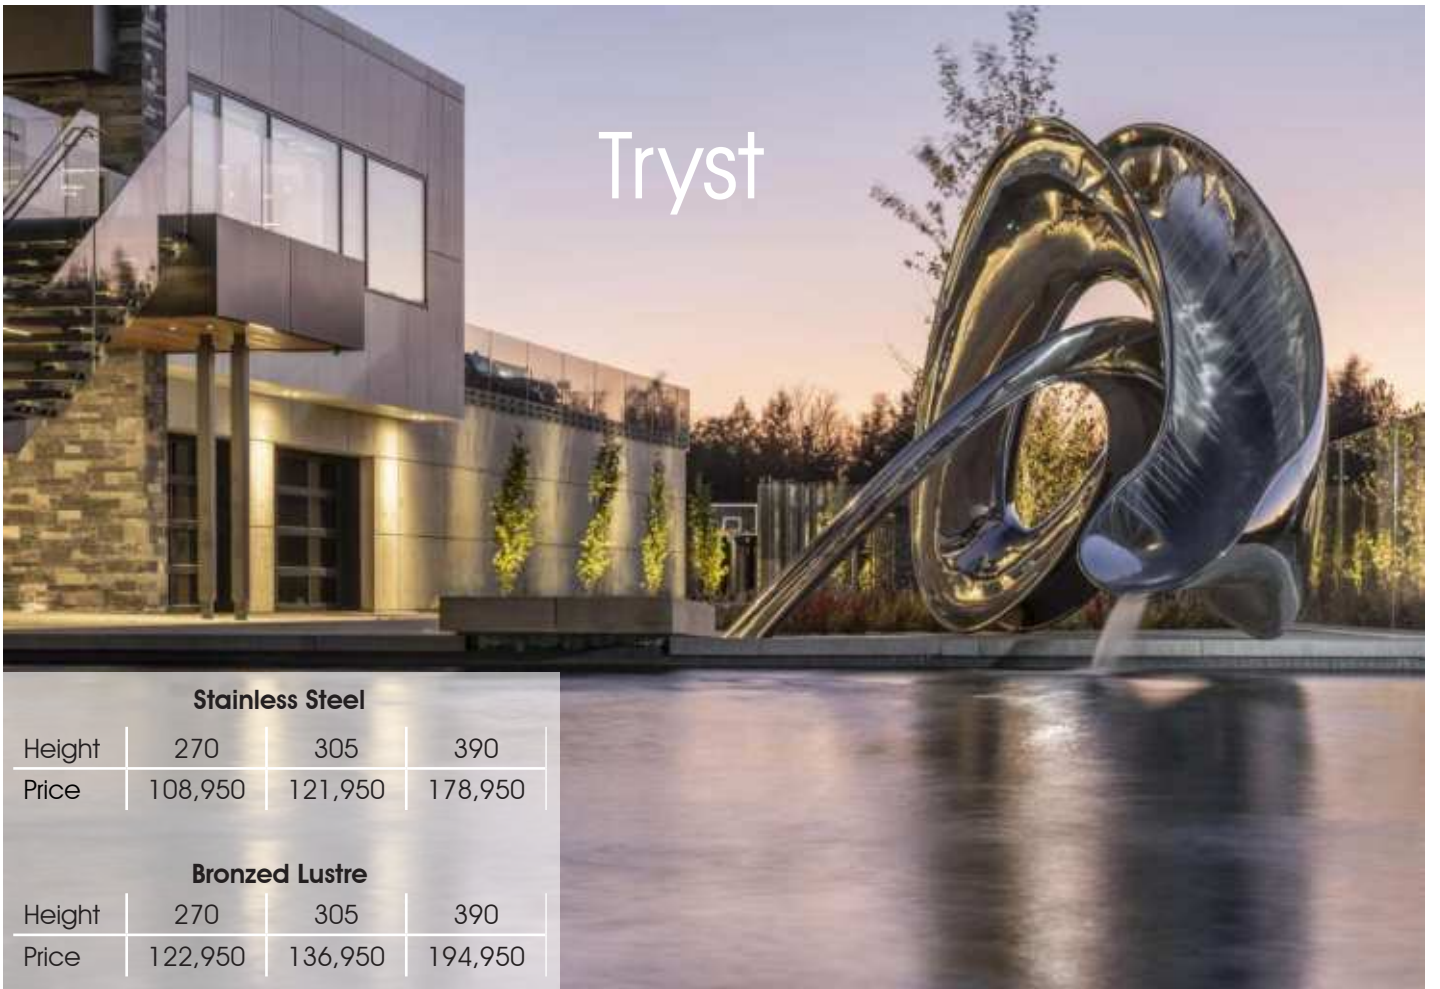

Stainless Steel
Height 320
Price 122,950

Bronzed Lustre
Height 320
Price 134,950

Custom sizes available
POA

Riven

Stainless Steel
Height 270
Price 122,950

Bronzed Lustre
Height 270
Price 130,950

Slinx

Stainless Steel
Height 320
Price 124,950

Custom sizes available
POA

Star Rider

Gold Resin
Height 300
Guide Price 156,950

Custom sizes available
POA

Stainless Steel
Height 400
Price 146,950

Bronzed Lustre
Height 400
Price 161,950

Custom sizes available
POA

Super Reflex

Tryst

Stainless Steel

Height	270	305	390
Price	108,950	121,950	178,950

Bronzed Lustre

Height	270	305	390
Price	122,950	136,950	194,950

Vertex

Stainless Steel

Height	265	270	280	295	330
Price	97,950	98,950	100,950	109,950	120,950

Bronzed Lustre

Height	265	270	280	295	330
Price	109,950	112,950	115,950	124,950	136,950

Stainless Steel

Height	215	260	305	330
Price	55,950	93,950	103,950	112,950