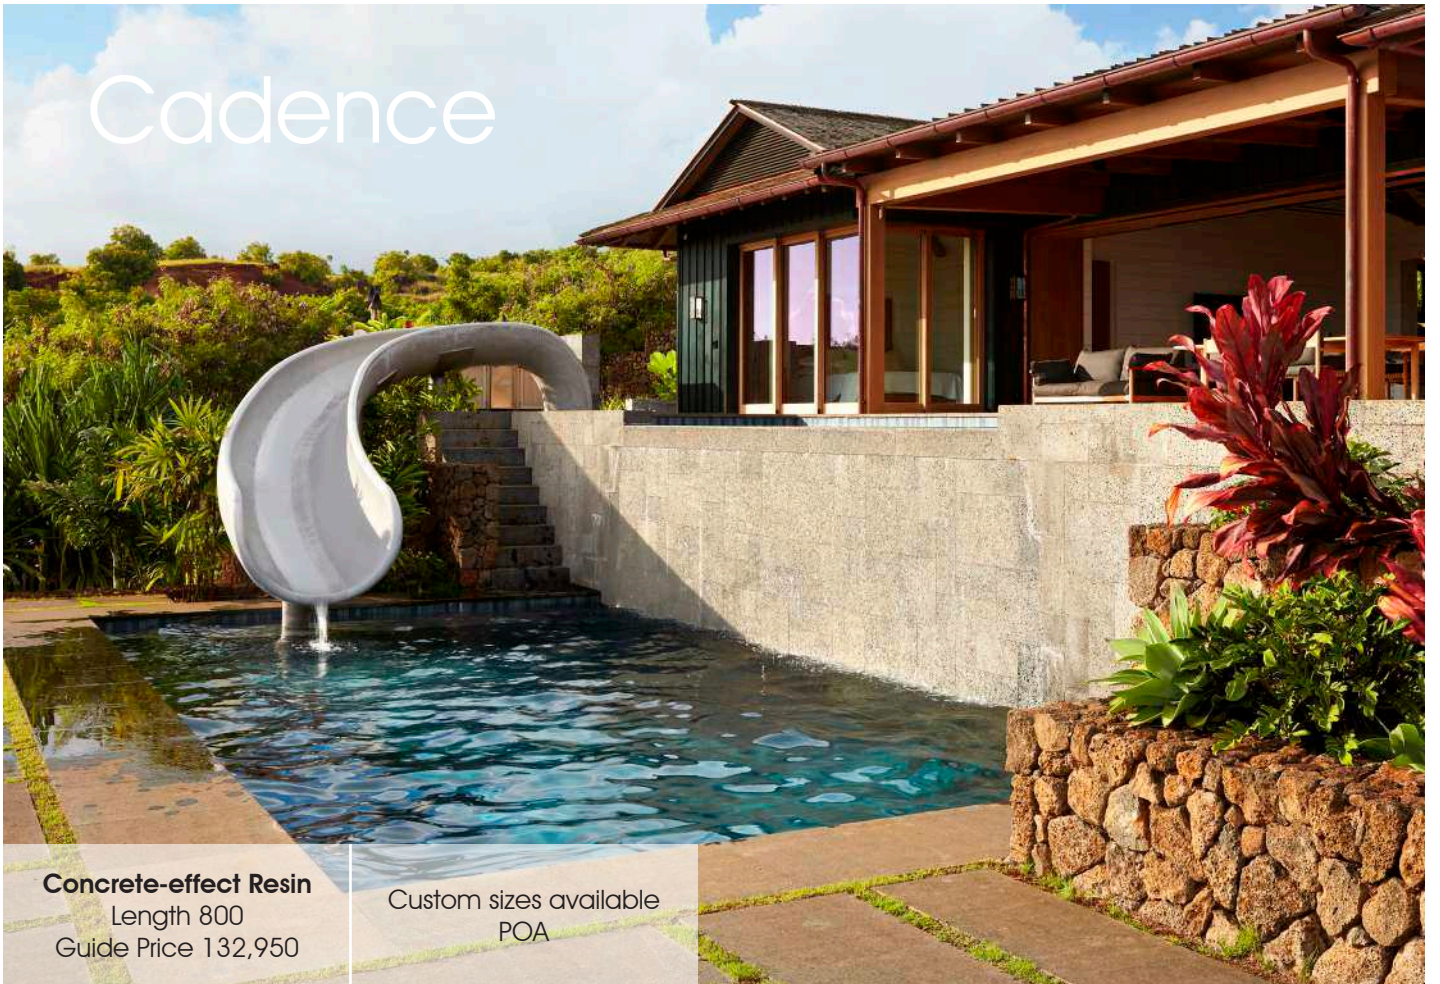

Cadence

Concrete-effect Resin
Length 800
Guide Price 132,950

Custom sizes available
POA