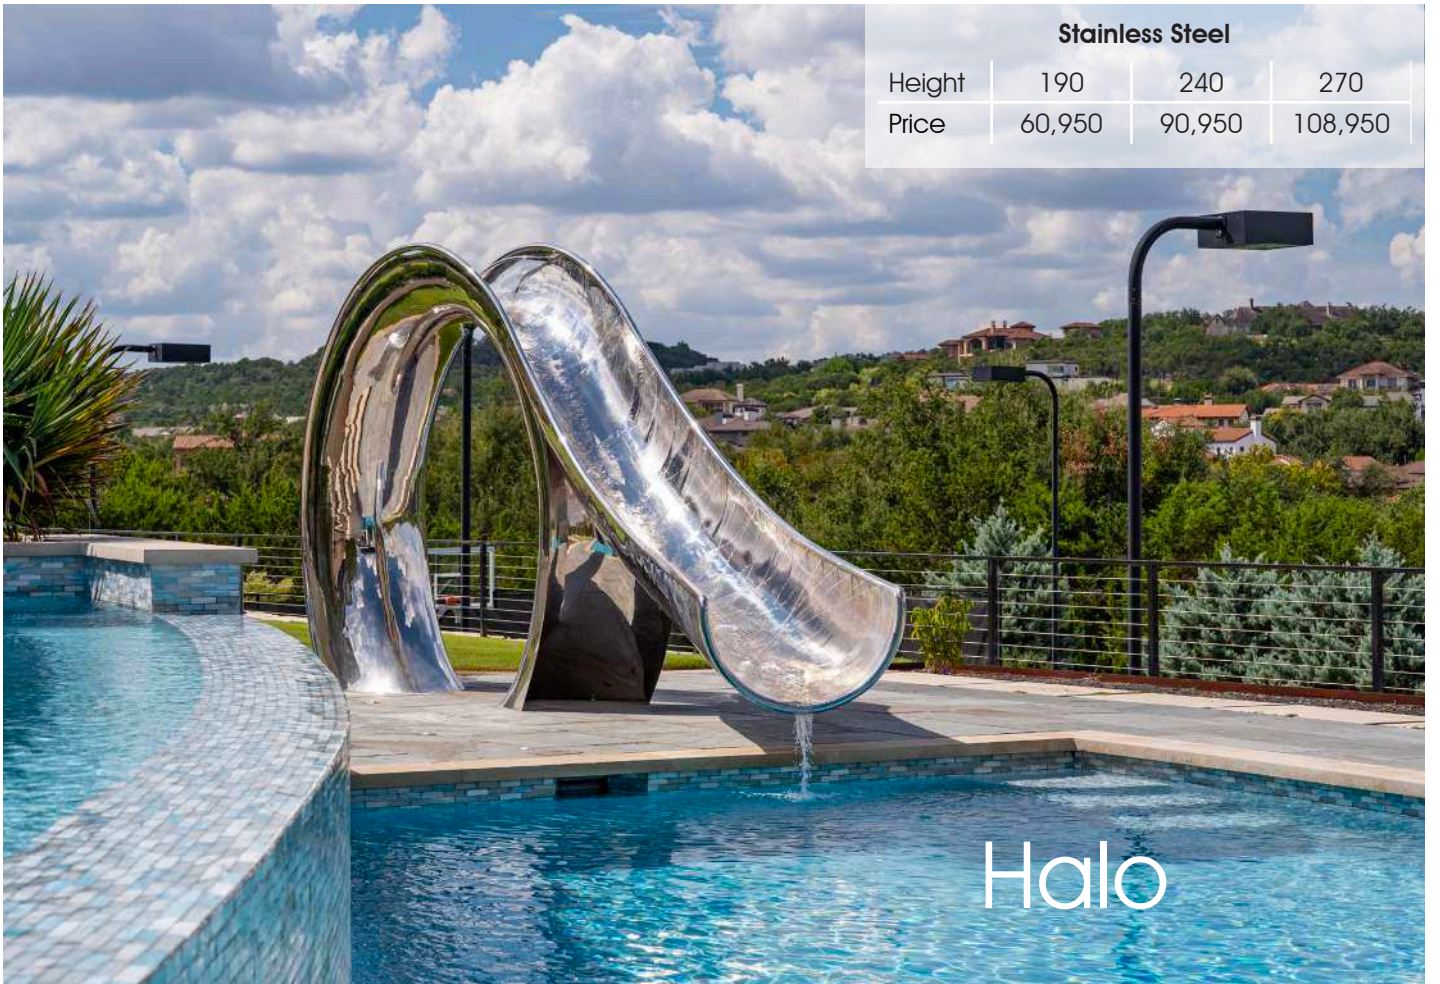

Painted
Height 550
Guide Price 281,950

Custom sizes available
POA

Cascade

Bronzed Lustre
Length 1,000
Guide Price 141,950

Custom sizes available
POA

Stainless Steel

Height	240	270
Price	90,950	107,950

Orchid

A large, highly reflective stainless steel sculpture in the shape of a curved orchid leaf. It is positioned on a green lawn next to a body of water, with a paved walkway leading towards it. The background shows a clear blue sky and distant hills.