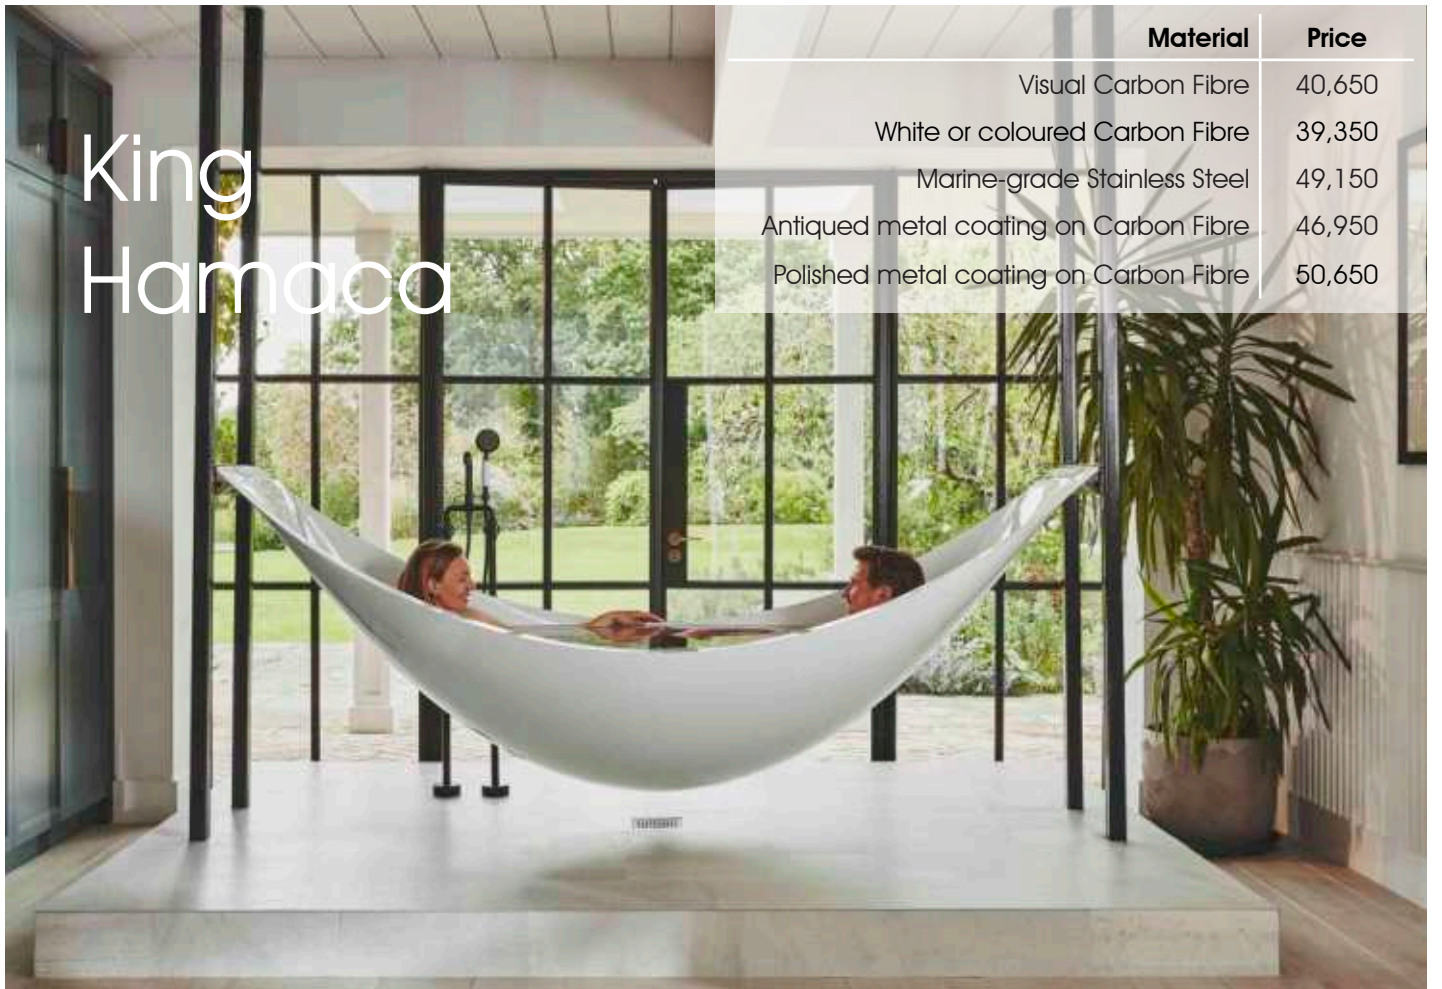

Hamaca

Material	Price
Visual Carbon Fibre	31,150
White or coloured Fibreglass	20,550
Marine-grade Stainless Steel	39,750
Antiqued metal coating on Carbon Fibre	27,550

Pagoda

King Hamoca

Material	Price
Visual Carbon Fibre	40,650
White or coloured Carbon Fibre	39,350
Marine-grade Stainless Steel	49,150
Antiqued metal coating on Carbon Fibre	46,950
Polished metal coating on Carbon Fibre	50,650