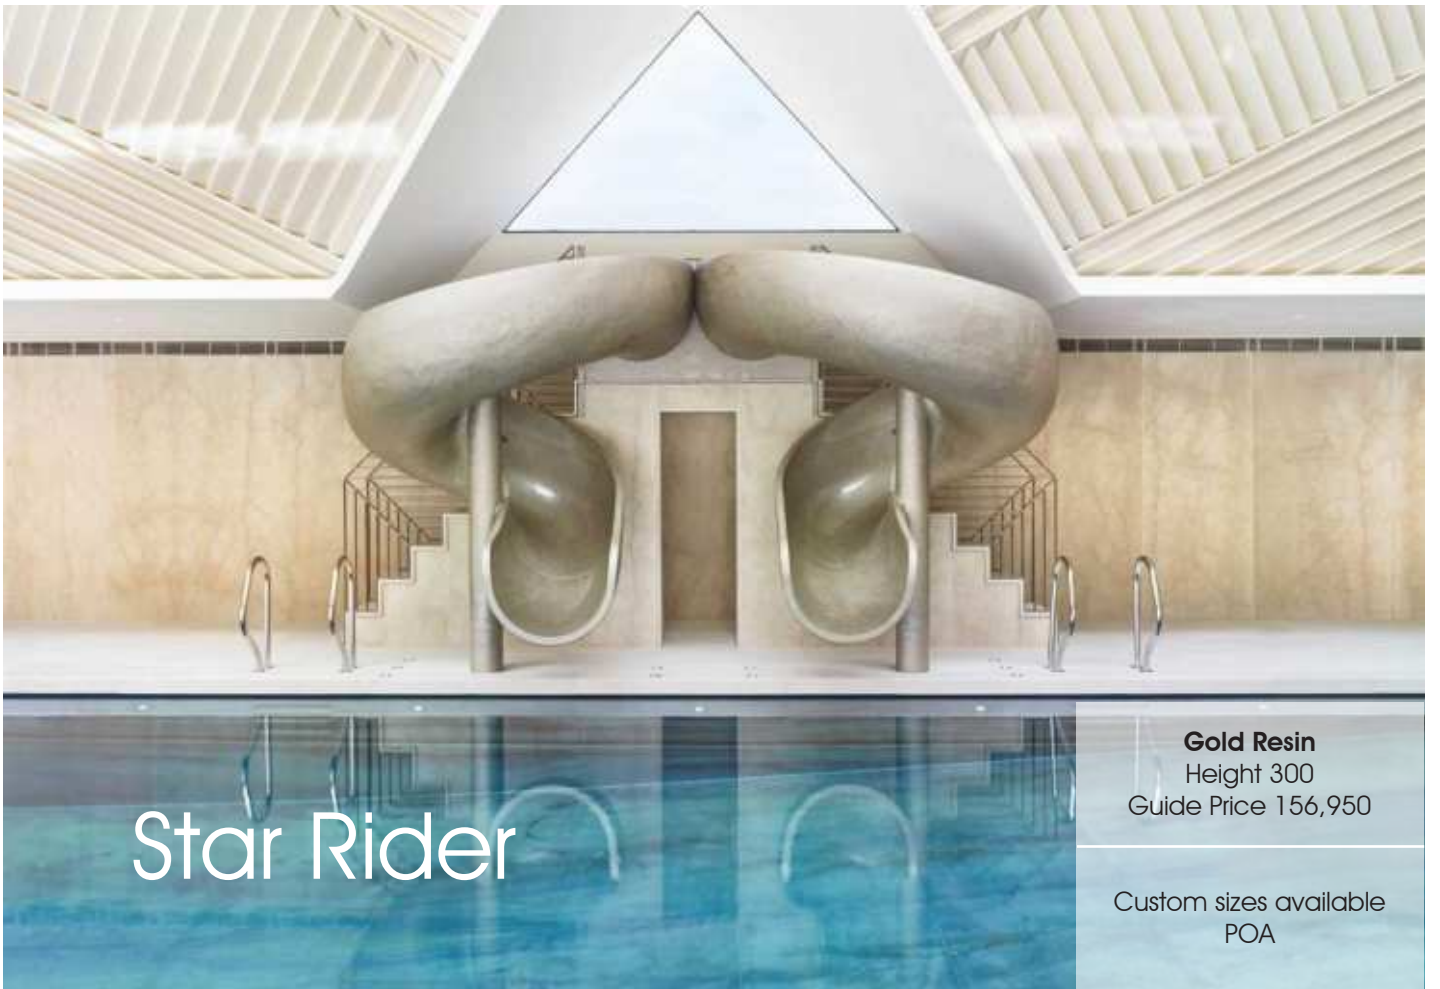

Star Rider

Gold Resin
Height 300
Guide Price 156,950

Custom sizes available
POA