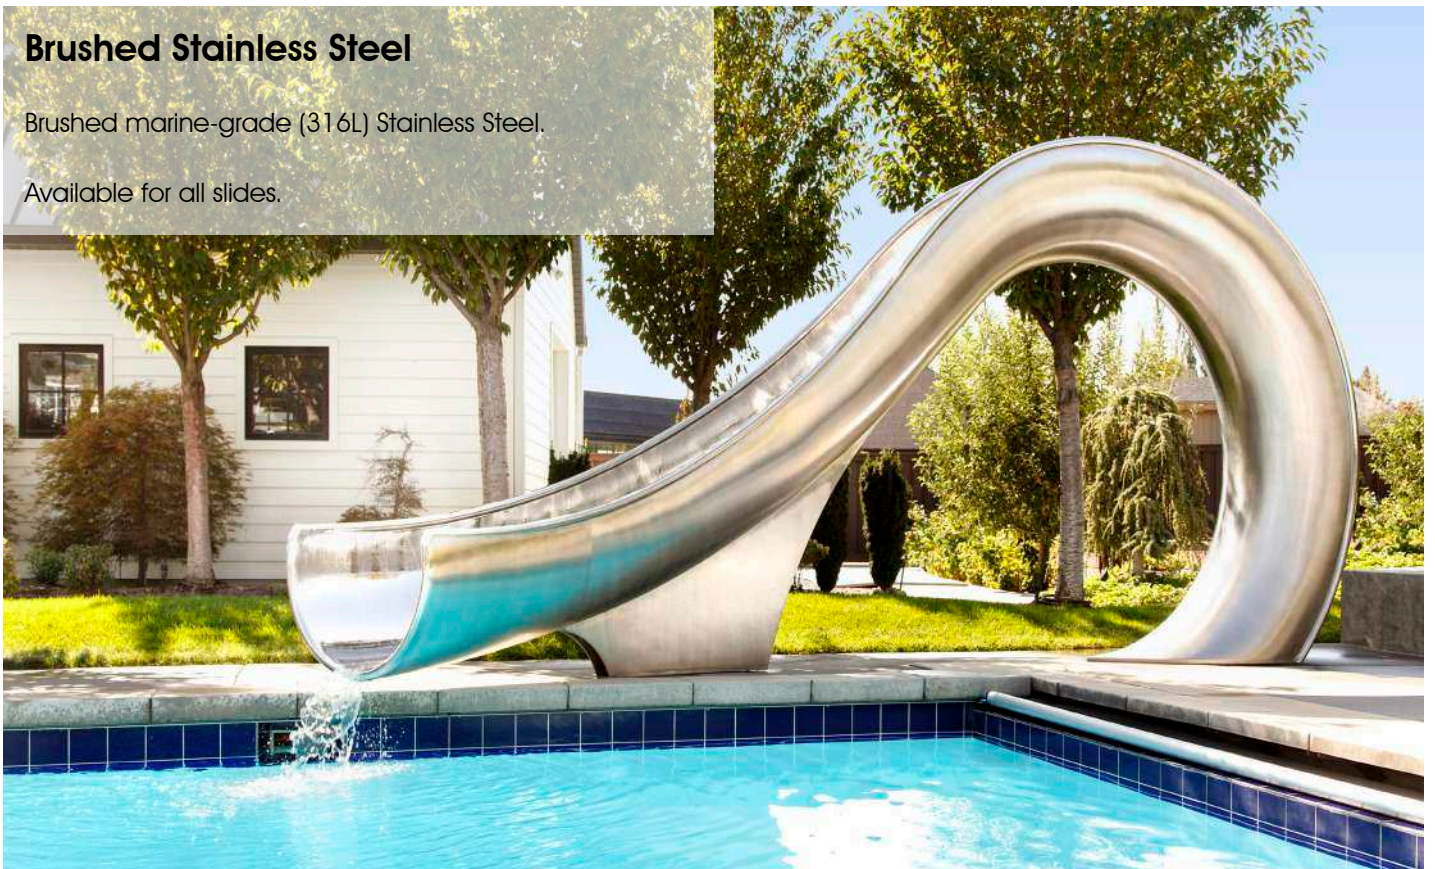

Brushed Stainless Steel

Brushed marine-grade (316L) Stainless Steel.

Available for all slides.