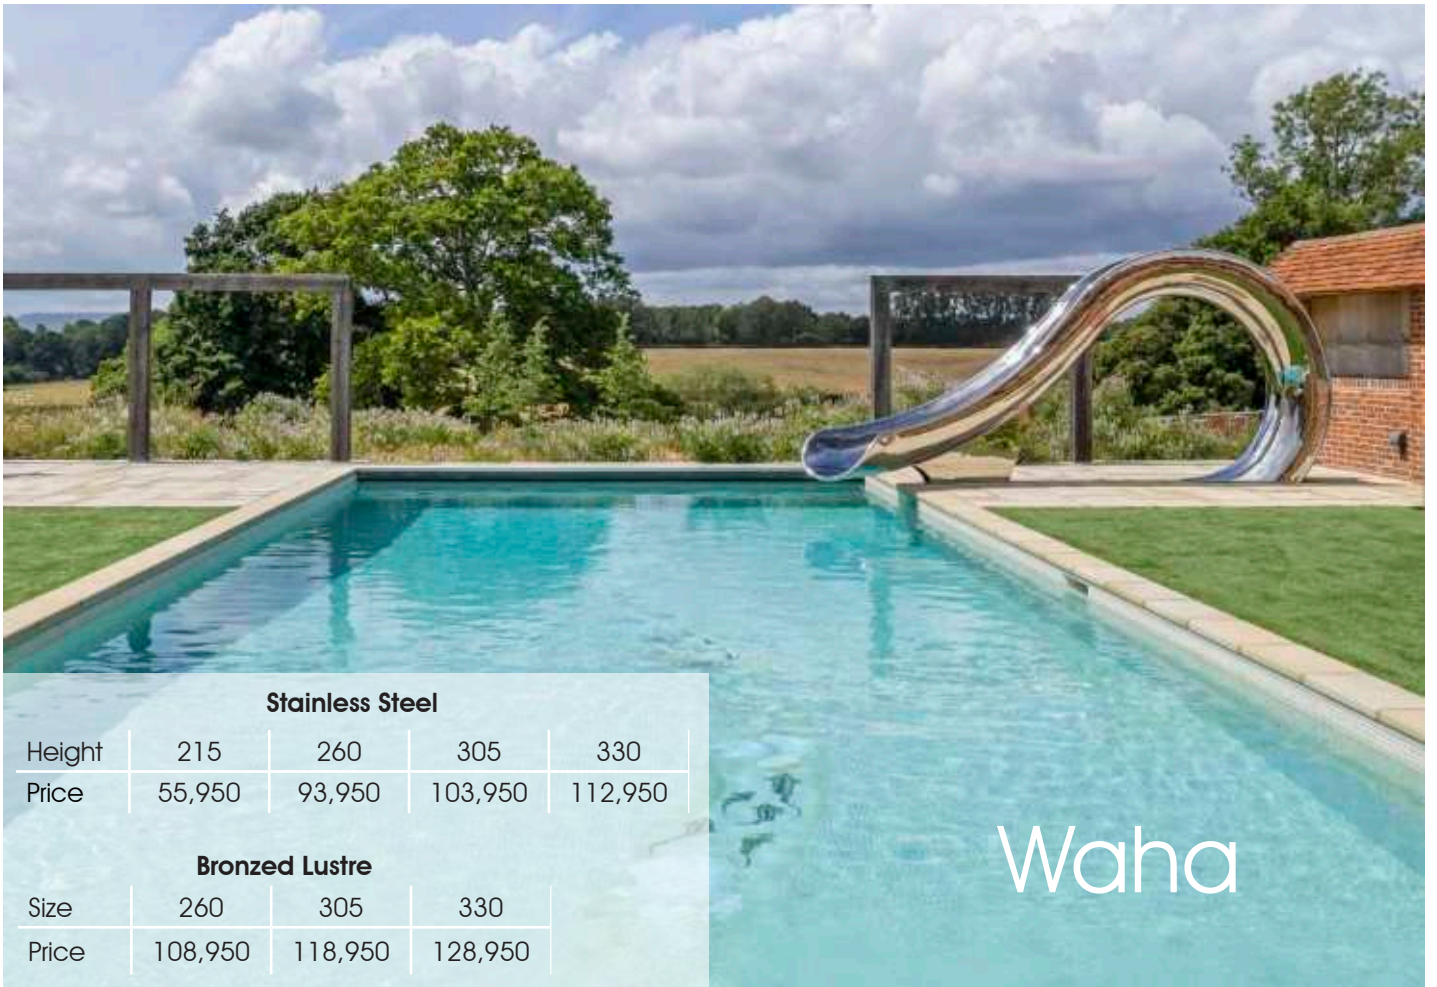

A large, highly reflective stainless steel sculpture in the shape of a curved orchid leaf. It is positioned on a green lawn next to a body of water, with a paved walkway leading towards it. The background shows a clear blue sky and distant hills.

Super Reflex

Tryst

Stainless Steel

Height	270	305	390
Price	108,950	121,950	178,950

Bronzed Lustre

Height	270	305	390
Price	122,950	136,950	194,950

Vertex

Stainless Steel

Height	265	270	280	295	330
Price	97,950	98,950	100,950	109,950	120,950

Bronzed Lustre

Height	265	270	280	295	330
Price	109,950	112,950	115,950	124,950	136,950

Stainless Steel

Height	215	260	305	330
Price	55,950	93,950	103,950	112,950